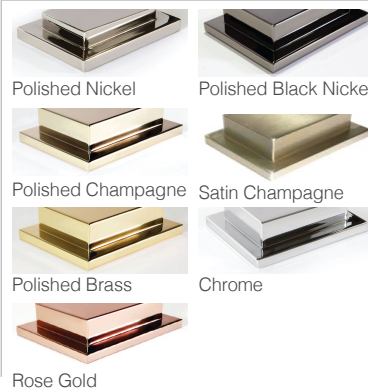

RON DIER DESIGN *rd*

SERPENTINE SELENITE CHANDELIER

Chandelier featuring an arrangement of natural Moroccan selenite mineral bars.

HANGING OPTIONS

Cables with optional cable covers.
Adjustable overall drop.

DIMENSIONS

40" L x 18" W x 12" H
60" L x 12" W x 12" H

ELECTRICAL

Standard candelabra E12 sockets.
Suggested 3000k, 40 watt equivalent self reducing LED bulbs. Dimmable.

HARDWARE FINISH

NO CHARGE

UPCHARGE

UPCHARGE