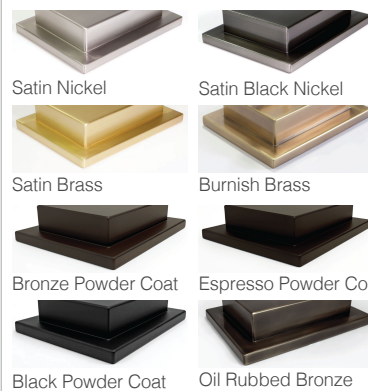

RON DIER DESIGN *rd*

SERPENTINE SELENITE CHANDELIER

Chandelier featuring an arrangement of natural Moroccan selenite mineral bars.

HANGING OPTIONS

Cables with optional cable covers.
Adjustable overall drop.

DIMENSIONS

40" L x 18" W x 12" H
60" L x 12" W x 12" H

ELECTRICAL

Standard candelabra E12 sockets.
Suggested 3000k, 40 watt equivalent self reducing LED bulbs. Dimmable.

HARDWARE FINISH

NO CHARGE

UPCHARGE

UPCHARGE