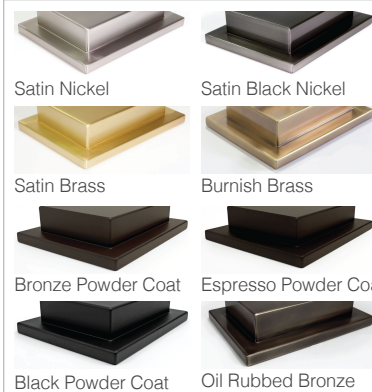

RON DIER DESIGN *rd*

2 TIER ROUND SELENITE CHANDELIER

Chandelier featuring an arrangement of natural Moroccan selenite mineral bars .

HANGING OPTIONS

Chain, Pole, Cables with optional cable covers. Adjustable overall drop.

DIMENSIONS

30" D x 20" H

40" D x 20" H

50" D x 22" H

ELECTRICAL

Standard E27 sockets. Suggested 3000k, 40 watt equivalent self reducing LED bulbs. Dimmable.

HARDWARE FINISH

NO CHARGE