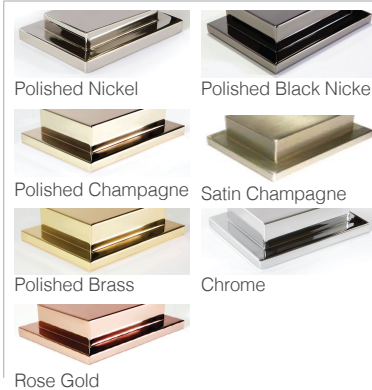

UPCHARGE

UPCHARGE