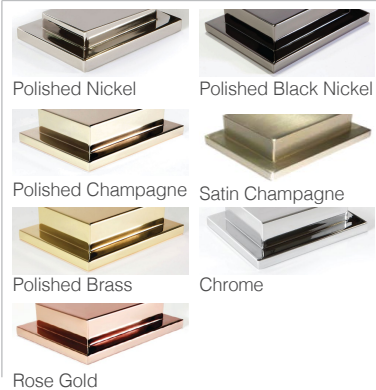

RON DIER DESIGN *rd*

1 TIER ROUND SELENITE CHANDELIER

Chandelier featuring an arrangement of natural Moroccan selenite mineral bars .

HANGING OPTIONS

Chain, Pole, Cables with optional cable covers. Adjustable overall drop.

DIMENSIONS

20" D x 10" H
30" D x 12" H
44" D x 14" H

ELECTRICAL

Standard E27 sockets. Suggested 3000k, 40 watt equivalent self reducing LED bulbs. Dimmable.

HARDWARE FINISH

NO CHARGE

UPCHARGE

UPCHARGE