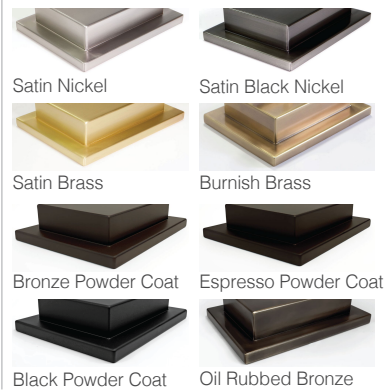

RON DIER DESIGN *rd*

1 TIER ROUND SELENITE CHANDELIER

Chandelier featuring an arrangement of natural Moroccan selenite mineral bars .

HANGING OPTIONS

Chain, Pole, Cables with optional cable covers. Adjustable overall drop.

DIMENSIONS

20" D x 10" H
30" D x 12" H
44" D x 14" H

ELECTRICAL

Standard E27 sockets. Suggested 3000k, 40 watt equivalent self reducing LED bulbs. Dimmable.

HARDWARE FINISH

NO CHARGE

UPCHARGE

UPCHARGE